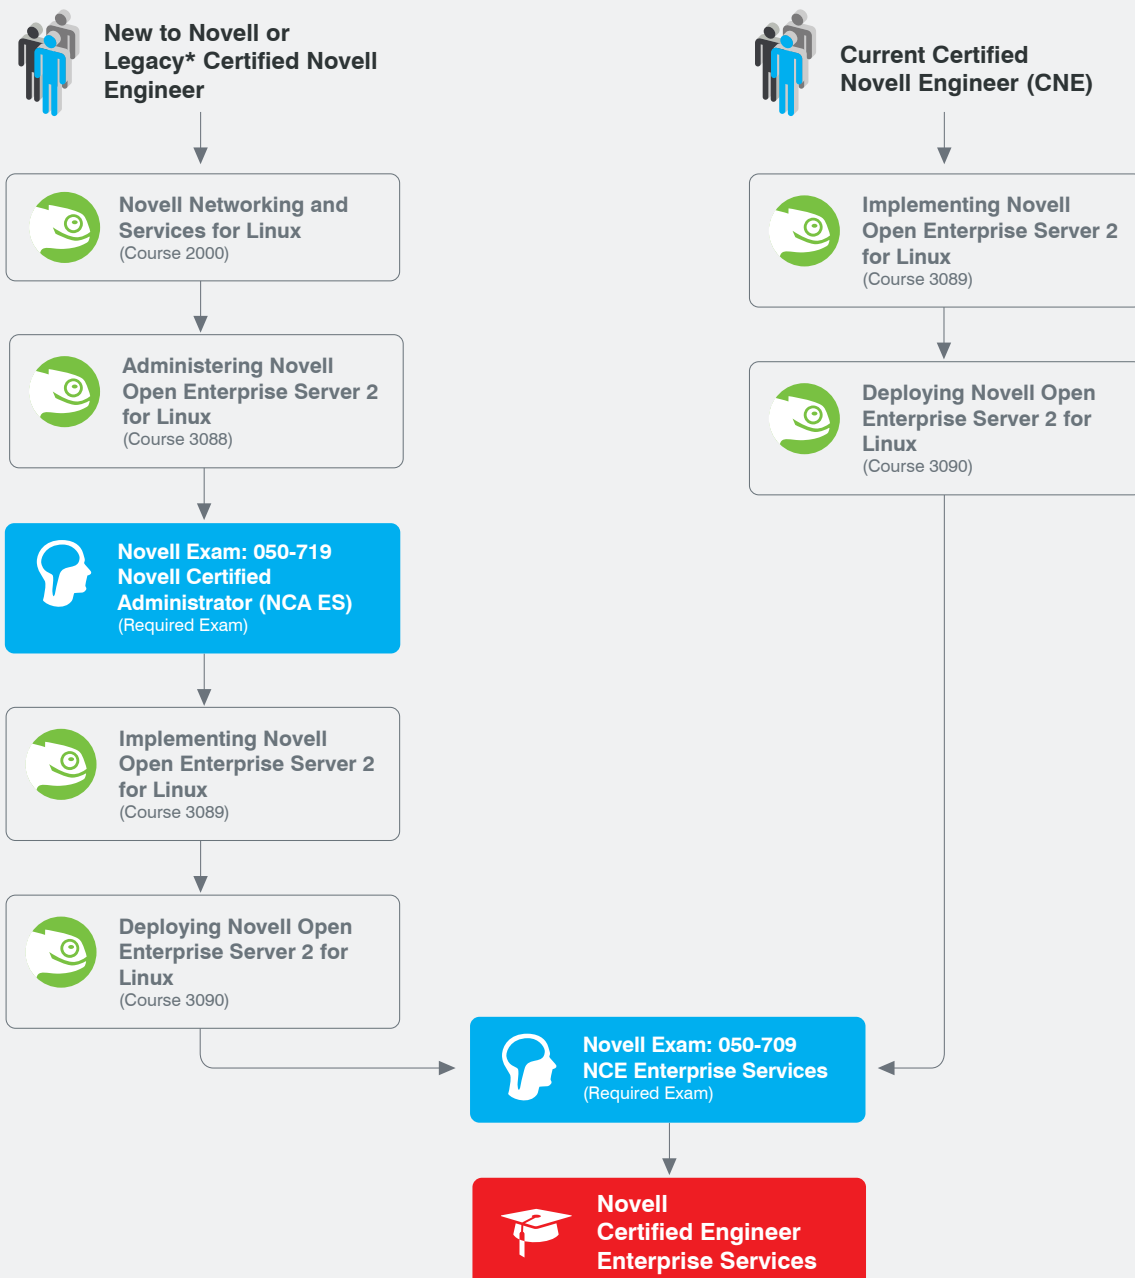

# Novell® Certified Engineer Enterprise Services

\*Legacy CNE: Pre-NetWare 6